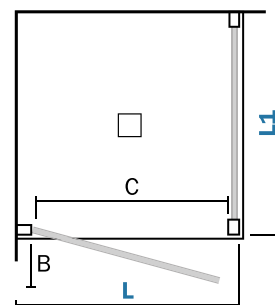

L1 cm	COD.		A	B	C	KG	PCS
68÷70	B4460	S/D	-	-	-	22	1
73÷75	B4461	S/D	-	-	-	24	1
78÷80	B4462	S/D	-	-	-	26	1
83÷85	B4463	S/D	-	-	-	28	1
88÷90	B4464	S/D	-	-	-	30	1
98÷100	B4465	S/D	-	-	-	34	1