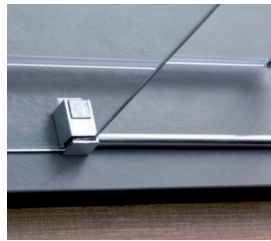

## AIR

Impeccable design.

H200

8mm