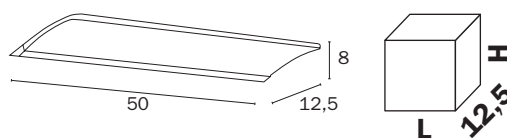

H 8	L	Watt	cod.
	50	6	V502030

www.inda.net

inda®
bathroom interiors