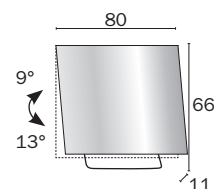

www.inda.net

inda®
bathroom interiors