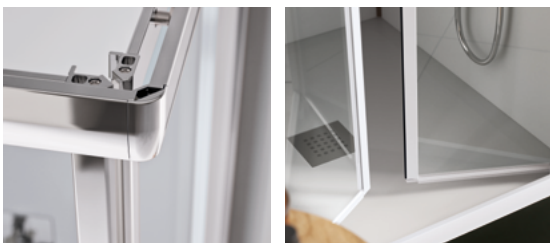

# RAPID

Professional design.

H190

4mm

REV