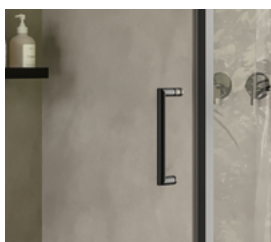

# CLAIRE DESIGN

Elegance and personality.

H195

6mm