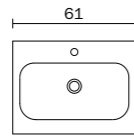

cod.

**INTEGRATED WASHBASIN
 WHITE POLYMARBLE**

- with a single tap hole
- washbasin with overflow

glossy

T298210

mat

T298410

**LAVABO INTEGRADO
 MÁRMOL MINERAL BLANCO**