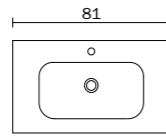

**LAVABO INTEGRADO
MÁRMOL MINERAL BLANCO**

- dotado de 1 orificio para grifería
- lavabo con rebosadero

cod.