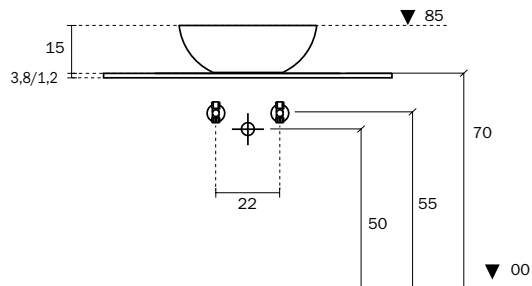

VASQUE À POSER CÉRAMIQUE BLANCHE

- sans trous de robinetterie sur demande
- vasque pourvue du "trop plein"

GEÏNTEGREERD WASTAFEL KERAMIEK

- op aanvraag wastafelblad zonder kraangat
- waskom voorzien van overloop

INTEGRIERTES WASHBECKEN WEISSE KERAMIK

- STANDARD: Abdeckplatte mit Hahnlochbohrung - Auf Wunsch ohne Hahnlochbohrung
- Waschbecken mit Überlauf